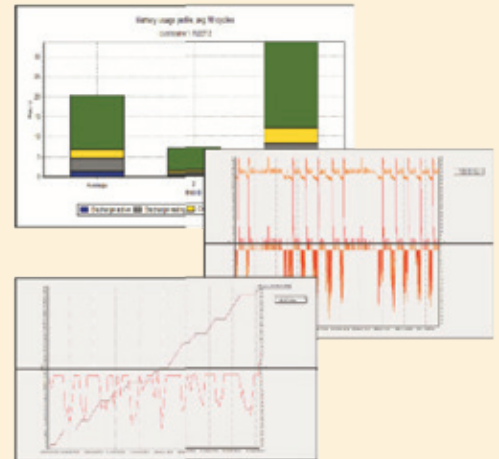

BEST BATTERY CHOICE

- Built-in Feature to FIFO Battery Choice
- Wireless – No Additional Hardware or Software Required
- External I/O Control and Display Available
- Create Your Own Group ID
- Charger Display Will Indicate Best Choice by Displaying Green for Each Group ID