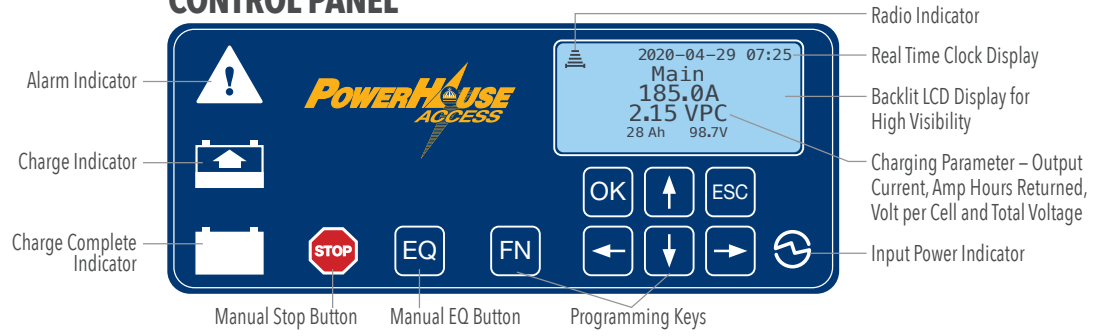

CONTROL PANEL

CHARGER MODEL MATRIX

Cells	STANDARD CHARGING							OPPORTUNITY CHARGING							FAST CHARGING							
	Amp Hour Capacity		Model Number	DC Output Amps	AC Input Amps 480VAC 3PH	Case Size	Weight	Amp Hour Capacity		Model Number	DC Output Amps	AC Input Amps 480VAC 3PH	Case Size	Weight	Amp Hour Capacity		Model Number	DC Output Amps	AC Input Amps 480VAC 3PH	Case Size	Weight	
	AH	Range						AH	Range						AH	Range						
12	510	170-595	24-510-31	83	4	31	46	510	356-510	24-510-30C	128	5	31	49	510	356-510	24-510-33FC	204	8	33	55	
	680	555-790	24-680-31	111	5	31	46	680	511-680	24-680-310C	170	7	31	49	550	511-550	24-550-33FC	220	9	33	55	
	765	625-865	24-765-31	125	5	31	49	765	681-765	24-765-330C	191	8	33	55	600	551-600	24-600-33FC	240	10	33	87	
	935	760-1085	24-935-31	152	6	31	49	880	766-880	24-880-330C	220	9	33	55	750	601-750	24-750-33FC	306	12	33	90	
	1045	850-1215	24-1045-31	170	7	31	49	935	881-935	24-935-320C	234	10	32	87	880	751-880	24-880-32FC	352	14	32	94	
	1190	970-1385	24-1190-33	194	8	35	55	1045	936-1045	24-1045-320C	260	11	32	90	1050	881-1050	24-1050-32FC	420	17	32	102	
18	375	170-425	36-375-31	61	4	31	43	375	270-375	36-375-310C	94	6	31	43								
	510	415-595	36-510-31	83	5	31	46	510	376-510	36-510-310C	128	8	31	46	510	356-510	36-510-33FC	204	12	33	55	
	765	625-895	36-765-31	125	8	31	49	680	511-680	36-680-310C	170	10	33	49	550	511-550	36-550-33FC	220	13	33	55	
	935	760-1085	36-935-31	152	9	31	49	765	681-765	36-765-330C	191	12	33	55	600	551-600	36-600-33FC	240	14	33	87	
	1045	850-1215	36-1045-31	170	10	31	49	880	766-880	36-880-330C	220	13	33	55	750	601-750	36-750-33FC	306	18	33	90	
	1190	970-1385	36-1190-33	194	12	33	57	935	881-935	36-935-320C	234	14	32	97	880	751-880	36-880-32FC	352	20	32	94	
	1275	1040-1485	69-1275-33	208	13	33	57	1045	936-1045	36-1045-320C	260	16	32	90	1050	881-1050	36-1050-32FC	420	26	32	102	
	1350	1100-1575	36-1350-33	220	13	33	57	1190	1046-1190	36-1190-320C	298	18	32	90								
24	510	415-595	48-510-31	83	7	31	46	510	365-510	48-510-310C	128	11	31	49								
	680	555-790	48-680-31	111	9	31	46	595	511-595	48-595-330C	149	12	33	55								
	800	650-925	48-800-31	130	11	31	49	660	596-660	48-660-330C	165	13	33	55	550	356-550	48-550-33FC	204	16	33	87	
	935	760-1085	48-935-33	152	12	33	57	765	661-765	48-765-320C	191	16	32	84	600	551-600	48-600-32FC	240	19	32	90	
	1010	825-1180	48-1010-33	165	14	33	57	935	766-935	48-935-320C	134	18	32	84	765	601-765	48-765-32FC	306	24	32	94	
	1190	970-1385	48-1190-32	194	16	32	87	1045	936-1045	48-1045-320C	260	21	32	90	825	766-825	48-825-32FC	330	26	32	94	
	1360	1110-1585	48-1360-32	222	18	32	87															
	1600	1300-1860	48-1600-32	260	21	32	90															
80	225	170-300	80-225-31	42	6	31	43	255	180-255	80-255-310C	64	9	31	43								
	500	400-570	80-500-31	80	11	31	46	320	256-320	80-320-310C	80	11	31	46								
	615	500-715	80-615-33	100	13	33	57	400	321-400	80-400-330C	100	13	33	55								
	680	555-790	80-680-32	111	15	32	84	510	401-510	80-510-320C	128	17	32	86	500	170-500	80-500-32FC	200	26	32	88	
	800	650-925	80-800-32	130	17	32	86	635	511-635	80-635-320C	160	21	32	86								
	980	800-1140	80-980-32	160	21	32	86